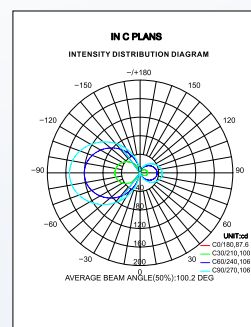

NX 15 106

20000 hrs

WALL LAMP

PRODUCT NAME : WALL LAMP
MODEL NO. : NX15106
SPECIFICATION : AC100-240V, 50/60Hz ;450mA ,9W
WORKING TEMP : -20-50(°C)
POWER FACTOR : >0.8
CRI(RA) : >80
COLOR : Black color
MATERIAL : Aluminium, PC
LIGHT SOURCE : OSRAM
LUMEN : 486lm
LIFE TIME : 20000 hrs
BEAM ANGLE : 100.2
PRODUCT SIZE : 236x68x75mm
IP : IP65
APPLICATION : Home, Shop, Hotel, Garden
WARRANTY : 3 years
STANDARD : CE
COLOR TEMP : 6500K,4000K,3000K

IES