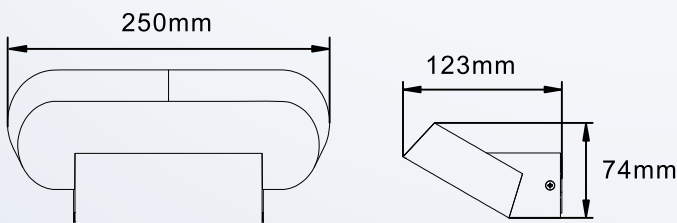

IES

NX17107

20000 hrs

WALL LAMP

PRODUCT NAME : WALL LAMP
 MODEL NO. : NX17107
 SPECIFICATION : AC100-240V, 50/60Hz;624mA , 3.5W
 WORKING TEMP : -20-50(°C)
 POWER FACTOR : >0.8
 CRI(RA) : >80
 COLOR : Black color
 MATERIAL : Aluminium, PC
 LIGHT SOURCE : OSRAM
 LUMEN : 335 lm
 LIFE TIME : 20000 hrs
 BEAM ANGLE : 112
 PRODUCT SIZE : 250x123x74mm
 IP : IP65
 APPLICATION : Home, Shop, Hotel, Garden
 WARRANTY : 3 years
 STANDARD : CE
 COLOR TEMP : 6500K,4000K,3000K