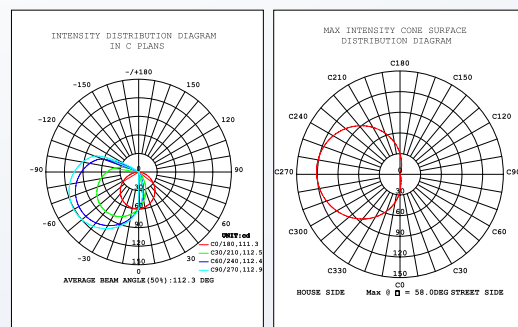

IES

NX17107

20000 hrs

WALL LAMP

PRODUCT NAME : WALL LAMP
 MODEL NO. : NX17107
 SPECIFICATION : AC100-240V, 50/60Hz;624mA , 3.5W
 WORKING TEMP : -20-50(°C)
 POWER FACTOR : >0.8
 CRI(RA) : >80
 COLOR : Black color
 MATERIAL : Aluminium, PC
 LIGHT SOURCE : OSRAM
 LUMEN : 335 lm
 LIFE TIME : 20000 hrs
 BEAM ANGLE : 112
 PRODUCT SIZE : 250x123x74mm
 IP : IP65
 APPLICATION : Home, Shop, Hotel, Garden
 WARRANTY : 3 years
 STANDARD : CE
 COLOR TEMP : 6500K,4000K,3000K

IES

NX17201

20000 hrs

WALL LAMP

PRODUCT NAME : WALL LAMP
 MODEL NO. : NX17201
 SPECIFICATION : AC100-240V, 50/60Hz ;610mA , 3.5W
 WORKING TEMP : -20-50(°C)
 POWER FACTOR : >0.8
 CRI(RA) : >80
 COLOR : Black color
 MATERIAL : Aluminium, PC
 LIGHT SOURCE : OSRAM
 LUMEN : 850 lm
 LIFE TIME : 20000 hrs
 BEAM ANGLE : 121.2
 PRODUCT SIZE : 266x106x76mm
 IP : IP65
 APPLICATION : Home, Shop, Hotel, Garden
 WARRANTY : 3 years
 STANDARD : CE
 COLOR TEMP : 6500K,4000K,3000K