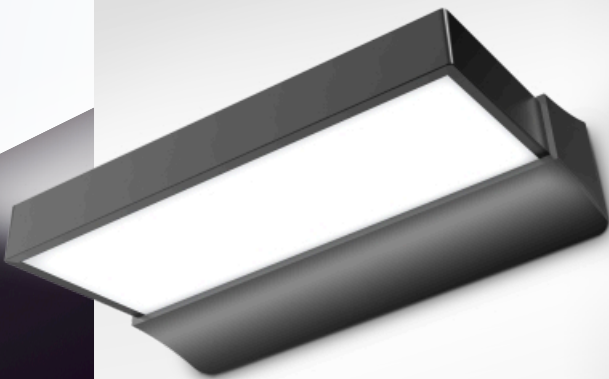

NEXLEDS®

PRODUCTS OF NEXTLITE-UAE

**WALL
LAMP**
LED LIGHTING

www.nextlite.com
sales@nextlite.com

NX17101

20000 hrs

WALL LAMP

PRODUCT NAME : WALL LAMP
MODEL NO. : NX17101
SPECIFICATION : AC100-240V, 50/60Hz :607mA , 13W
WORKING TEMP : -20-50(°C)
POWER FACTOR : >0.8
CRI(RA) : >80
COLOR : Black color
MATERIAL : Aluminium, PC
LIGHT SOURCE : OSRAM
LUMEN : 705 lm
LIFE TIME : 20000 hrs
BEAM ANGLE : 100
PRODUCT SIZE : 232x135x70mm
IP : IP65
APPLICATION : Home, Shop, Hotel, Garden
WARRANTY : 3 years
STANDARD : CE
COLOR TEMP : 6500K,4000K,3000K

IES

NX 15 106

20000 hrs

WALL LAMP

PRODUCT NAME : WALL LAMP
 MODEL NO. : NX15106
 SPECIFICATION : AC100-240V, 50/60Hz ;450mA ,9W
 WORKING TEMP : -20-50(°C)
 POWER FACTOR : >0.8
 CRI(RA) : >80
 COLOR : Black color
 MATERIAL : Aluminium, PC
 LIGHT SOURCE : OSRAM
 LUMEN : 486lm
 LIFE TIME : 20000 hrs
 BEAM ANGLE : 100.2
 PRODUCT SIZE : 236x68x75mm
 IP : IP65
 APPLICATION : Home, Shop, Hotel, Garden
 WARRANTY : 3 years
 STANDARD : CE
 COLOR TEMP : 6500K,4000K,3000K

IES

NX 13 105

20000 hrs

WALL LAMP

PRODUCT NAME :	WALL LAMP
MODEL NO. :	NX13105
SPECIFICATION :	AC100-240V, 50/60Hz ;33mA , 3.5W
WORKING TEMP :	-20-50(°C)
POWER FACTOR :	>0.8
CRI(RA) :	>80
COLOR :	Black color
MATERIAL :	Aluminium, PC
LIGHT SOURCE :	OSRAM
LUMEN :	85 lm
LIFE TIME :	20000 hrs
BEAM ANGLE :	72.1
PRODUCT SIZE :	81x100x42mm
IP :	IP54
APPLICATION :	Home, Shop, Hotel, Garden
WARRANTY :	3 years
STANDARD :	CE
COLOR TEMP :	6500K,4000K,3000K

IES

NX17107

20000 hrs

WALL LAMP

PRODUCT NAME : WALL LAMP
 MODEL NO. : NX17107
 SPECIFICATION : AC100-240V, 50/60Hz;624mA , 3.5W
 WORKING TEMP : -20-50(°C)
 POWER FACTOR : >0.8
 CRI(RA) : >80
 COLOR : Black color
 MATERIAL : Aluminium, PC
 LIGHT SOURCE : OSRAM
 LUMEN : 335 lm
 LIFE TIME : 20000 hrs
 BEAM ANGLE : 112
 PRODUCT SIZE : 250x123x74mm
 IP : IP65
 APPLICATION : Home, Shop, Hotel, Garden
 WARRANTY : 3 years
 STANDARD : CE
 COLOR TEMP : 6500K,4000K,3000K