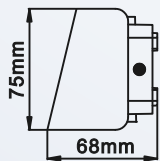

WALL LAMP

PRODUCT NAME : WALL LAMP
MODEL NO. : NX15106
SPECIFICATION : AC100-240V, 50/60Hz ;450mA ,9W
WORKING TEMP : -20-50(°C)
POWER FACTOR : >0.8
CRI(RA) : >80
COLOR : Black color
MATERIAL : Aluminium, PC
LIGHT SOURCE : OSRAM
LUMEN : 486lm
LIFE TIME : 20000 hrs
BEAM ANGLE : 100.2
PRODUCT SIZE : 236x68x75mm
IP : IP65
APPLICATION : Home, Shop, Hotel, Garden
WARRANTY : 3 years
STANDARD : CE
COLOR TEMP : 6500K,4000K,3000K