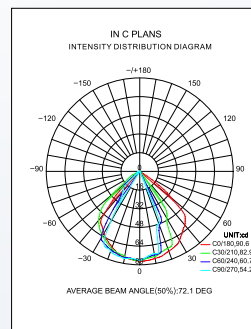

NX 13 105

20000 hrs

WALL LAMP

PRODUCT NAME :	WALL LAMP
MODEL NO. :	NX13105
SPECIFICATION :	AC100-240V, 50/60Hz ;33mA , 3.5W
WORKING TEMP :	-20-50(°C)
POWER FACTOR :	>0.8
CRI(RA) :	>80
COLOR :	Black color
MATERIAL :	Aluminium, PC
LIGHT SOURCE :	OSRAM
LUMEN :	85 lm
LIFE TIME :	20000 hrs
BEAM ANGLE :	72.1
PRODUCT SIZE :	81x100x42mm
IP :	IP54
APPLICATION :	Home, Shop, Hotel, Garden
WARRANTY :	3 years
STANDARD :	CE
COLOR TEMP :	6500K,4000K,3000K

IES