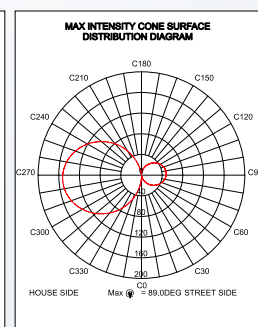

IES

NX 15 106

20000 hrs

WALL LAMP

PRODUCT NAME : WALL LAMP
 MODEL NO. : NX15106
 SPECIFICATION : AC100-240V, 50/60Hz ;450mA ,9W
 WORKING TEMP : -20-50(°C)
 POWER FACTOR : >0.8
 CRI(RA) : >80
 COLOR : Black color
 MATERIAL : Aluminium, PC
 LIGHT SOURCE : OSRAM
 LUMEN : 486lm
 LIFE TIME : 20000 hrs
 BEAM ANGLE : 100.2
 PRODUCT SIZE : 236x68x75mm
 IP : IP65
 APPLICATION : Home, Shop, Hotel, Garden
 WARRANTY : 3 years
 STANDARD : CE
 COLOR TEMP : 6500K,4000K,3000K

IES

NX 13 105

20000 hrs

WALL LAMP

PRODUCT NAME :	WALL LAMP
MODEL NO. :	NX13105
SPECIFICATION :	AC100-240V, 50/60Hz ;33mA , 3.5W
WORKING TEMP :	-20-50(°C)
POWER FACTOR :	>0.8
CRI(RA) :	>80
COLOR :	Black color
MATERIAL :	Aluminium, PC
LIGHT SOURCE :	OSRAM
LUMEN :	85 lm
LIFE TIME :	20000 hrs
BEAM ANGLE :	72.1
PRODUCT SIZE :	81x100x42mm
IP :	IP54
APPLICATION :	Home, Shop, Hotel, Garden
WARRANTY :	3 years
STANDARD :	CE
COLOR TEMP :	6500K,4000K,3000K