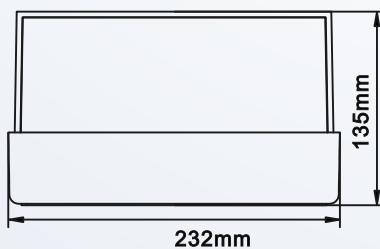

NEXLEDS®

PRODUCTS OF NEXTLITE-UAE

**WALL
LAMP**
LED LIGHTING

www.nextlite.com
sales@nextlite.com

NX17101

20000 hrs

WALL LAMP

PRODUCT NAME : WALL LAMP
MODEL NO. : NX17101
SPECIFICATION : AC100-240V, 50/60Hz :607mA , 13W
WORKING TEMP : -20-50(°C)
POWER FACTOR : >0.8
CRI(RA) : >80
COLOR : Black color
MATERIAL : Aluminium, PC
LIGHT SOURCE : OSRAM
LUMEN : 705 lm
LIFE TIME : 20000 hrs
BEAM ANGLE : 100
PRODUCT SIZE : 232x135x70mm
IP : IP65
APPLICATION : Home, Shop, Hotel, Garden
WARRANTY : 3 years
STANDARD : CE
COLOR TEMP : 6500K,4000K,3000K