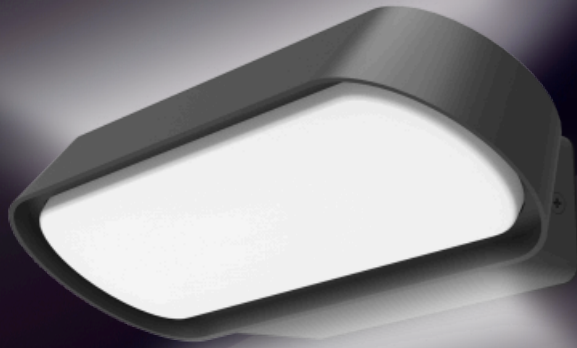

NEXLEDS®

PRODUCTS OF NEXTLITE-UAE

**WALL
LAMP**
LED LIGHTING

www.nextlite.com
sales@nextlite.com

NX17101

20000 hrs

WALL LAMP

PRODUCT NAME : WALL LAMP
MODEL NO. : NX17101
SPECIFICATION : AC100-240V, 50/60Hz :607mA , 13W
WORKING TEMP : -20-50(°C)
POWER FACTOR : >0.8
CRI(RA) : >80
COLOR : Black color
MATERIAL : Aluminium, PC
LIGHT SOURCE : OSRAM
LUMEN : 705 lm
LIFE TIME : 20000 hrs
BEAM ANGLE : 100
PRODUCT SIZE : 232x135x70mm
IP : IP65
APPLICATION : Home, Shop, Hotel, Garden
WARRANTY : 3 years
STANDARD : CE
COLOR TEMP : 6500K,4000K,3000K

IES

NX 15 106

20000 hrs

WALL LAMP

PRODUCT NAME : WALL LAMP
 MODEL NO. : NX15106
 SPECIFICATION : AC100-240V, 50/60Hz ;450mA ,9W
 WORKING TEMP : -20-50(°C)
 POWER FACTOR : >0.8
 CRI(RA) : >80
 COLOR : Black color
 MATERIAL : Aluminium, PC
 LIGHT SOURCE : OSRAM
 LUMEN : 486lm
 LIFE TIME : 20000 hrs
 BEAM ANGLE : 100.2
 PRODUCT SIZE : 236x68x75mm
 IP : IP65
 APPLICATION : Home, Shop, Hotel, Garden
 WARRANTY : 3 years
 STANDARD : CE
 COLOR TEMP : 6500K,4000K,3000K

IES

NX 13 105

20000 hrs

WALL LAMP

PRODUCT NAME :	WALL LAMP
MODEL NO. :	NX13105
SPECIFICATION :	AC100-240V, 50/60Hz ;33mA , 3.5W
WORKING TEMP :	-20-50(°C)
POWER FACTOR :	>0.8
CRI(RA) :	>80
COLOR :	Black color
MATERIAL :	Aluminium, PC
LIGHT SOURCE :	OSRAM
LUMEN :	85 lm
LIFE TIME :	20000 hrs
BEAM ANGLE :	72.1
PRODUCT SIZE :	81x100x42mm
IP :	IP54
APPLICATION :	Home, Shop, Hotel, Garden
WARRANTY :	3 years
STANDARD :	CE
COLOR TEMP :	6500K,4000K,3000K

IES

NX17107

20000 hrs

WALL LAMP

PRODUCT NAME : WALL LAMP
 MODEL NO. : NX17107
 SPECIFICATION : AC100-240V, 50/60Hz;624mA , 3.5W
 WORKING TEMP : -20-50(°C)
 POWER FACTOR : >0.8
 CRI(RA) : >80
 COLOR : Black color
 MATERIAL : Aluminium, PC
 LIGHT SOURCE : OSRAM
 LUMEN : 335 lm
 LIFE TIME : 20000 hrs
 BEAM ANGLE : 112
 PRODUCT SIZE : 250x123x74mm
 IP : IP65
 APPLICATION : Home, Shop, Hotel, Garden
 WARRANTY : 3 years
 STANDARD : CE
 COLOR TEMP : 6500K,4000K,3000K