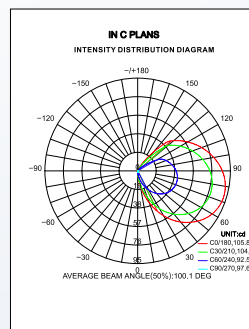

NX17101

20000 hrs

WALL LAMP

PRODUCT NAME : WALL LAMP
MODEL NO. : NX17101
SPECIFICATION : AC100-240V, 50/60Hz :607mA , 13W
WORKING TEMP : -20-50(°C)
POWER FACTOR : >0.8
CRI(RA) : >80
COLOR : Black color
MATERIAL : Aluminium, PC
LIGHT SOURCE : OSRAM
LUMEN : 705 lm
LIFE TIME : 20000 hrs
BEAM ANGLE : 100
PRODUCT SIZE : 232x135x70mm
IP : IP65
APPLICATION : Home, Shop, Hotel, Garden
WARRANTY : 3 years
STANDARD : CE
COLOR TEMP : 6500K,4000K,3000K

IES