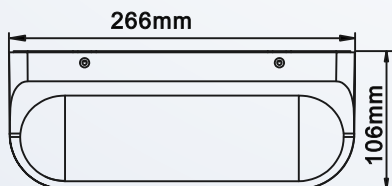

IES

NX17201

20000 hrs

WALL LAMP

PRODUCT NAME : WALL LAMP
 MODEL NO. : NX17201
 SPECIFICATION : AC100-240V, 50/60Hz ;610mA , 3.5W
 WORKING TEMP : -20-50(°C)
 POWER FACTOR : >0.8
 CRI(RA) : >80
 COLOR : Black color
 MATERIAL : Aluminium, PC
 LIGHT SOURCE : OSRAM
 LUMEN : 850 lm
 LIFE TIME : 20000 hrs
 BEAM ANGLE : 121.2
 PRODUCT SIZE : 266x106x76mm
 IP : IP65
 APPLICATION : Home, Shop, Hotel, Garden
 WARRANTY : 3 years
 STANDARD : CE
 COLOR TEMP : 6500K,4000K,3000K