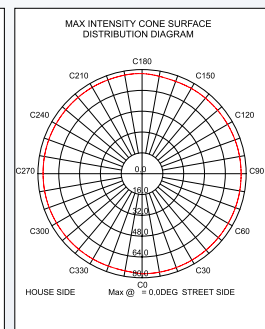

IES

NX 13 105

20000 hrs

WALL LAMP

PRODUCT NAME :	WALL LAMP
MODEL NO. :	NX13105
SPECIFICATION :	AC100-240V, 50/60Hz ;33mA , 3.5W
WORKING TEMP :	-20-50(°C)
POWER FACTOR :	>0.8
CRI(RA) :	>80
COLOR :	Black color
MATERIAL :	Aluminium, PC
LIGHT SOURCE :	OSRAM
LUMEN :	85 lm
LIFE TIME :	20000 hrs
BEAM ANGLE :	72.1
PRODUCT SIZE :	81x100x42mm
IP :	IP54
APPLICATION :	Home, Shop, Hotel, Garden
WARRANTY :	3 years
STANDARD :	CE
COLOR TEMP :	6500K,4000K,3000K

IES

NX17107

20000 hrs

WALL LAMP

PRODUCT NAME : WALL LAMP
 MODEL NO. : NX17107
 SPECIFICATION : AC100-240V, 50/60Hz;624mA , 3.5W
 WORKING TEMP : -20-50(°C)
 POWER FACTOR : >0.8
 CRI(RA) : >80
 COLOR : Black color
 MATERIAL : Aluminium, PC
 LIGHT SOURCE : OSRAM
 LUMEN : 335 lm
 LIFE TIME : 20000 hrs
 BEAM ANGLE : 112
 PRODUCT SIZE : 250x123x74mm
 IP : IP65
 APPLICATION : Home, Shop, Hotel, Garden
 WARRANTY : 3 years
 STANDARD : CE
 COLOR TEMP : 6500K,4000K,3000K

IES

NX17201

20000 hrs

WALL LAMP

PRODUCT NAME : WALL LAMP
 MODEL NO. : NX17201
 SPECIFICATION : AC100-240V, 50/60Hz ;610mA , 3.5W
 WORKING TEMP : -20-50(°C)
 POWER FACTOR : >0.8
 CRI(RA) : >80
 COLOR : Black color
 MATERIAL : Aluminium, PC
 LIGHT SOURCE : OSRAM
 LUMEN : 850 lm
 LIFE TIME : 20000 hrs
 BEAM ANGLE : 121.2
 PRODUCT SIZE : 266x106x76mm
 IP : IP65
 APPLICATION : Home, Shop, Hotel, Garden
 WARRANTY : 3 years
 STANDARD : CE
 COLOR TEMP : 6500K,4000K,3000K