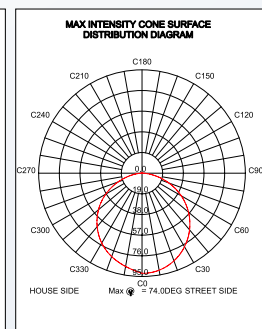

NEXLEDS®

PRODUCTS OF NEXTLITE-UAE

**WALL
LAMP**
LED LIGHTING

www.nextlite.com
sales@nextlite.com

NX17101

20000 hrs

WALL LAMP

PRODUCT NAME : WALL LAMP
MODEL NO. : NX17101
SPECIFICATION : AC100-240V, 50/60Hz :607mA , 13W
WORKING TEMP : -20-50(°C)
POWER FACTOR : >0.8
CRI(RA) : >80
COLOR : Black color
MATERIAL : Aluminium, PC
LIGHT SOURCE : OSRAM
LUMEN : 705 lm
LIFE TIME : 20000 hrs
BEAM ANGLE : 100
PRODUCT SIZE : 232x135x70mm
IP : IP65
APPLICATION : Home, Shop, Hotel, Garden
WARRANTY : 3 years
STANDARD : CE
COLOR TEMP : 6500K,4000K,3000K

IES

NX 15 106

20000 hrs

WALL LAMP

PRODUCT NAME : WALL LAMP
 MODEL NO. : NX15106
 SPECIFICATION : AC100-240V, 50/60Hz ;450mA ,9W
 WORKING TEMP : -20-50(°C)
 POWER FACTOR : >0.8
 CRI(RA) : >80
 COLOR : Black color
 MATERIAL : Aluminium, PC
 LIGHT SOURCE : OSRAM
 LUMEN : 486lm
 LIFE TIME : 20000 hrs
 BEAM ANGLE : 100.2
 PRODUCT SIZE : 236x68x75mm
 IP : IP65
 APPLICATION : Home, Shop, Hotel, Garden
 WARRANTY : 3 years
 STANDARD : CE
 COLOR TEMP : 6500K,4000K,3000K