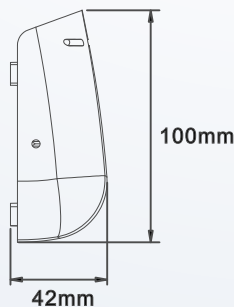

IES

NX17107

20000 hrs

WALL LAMP

PRODUCT NAME : WALL LAMP
 MODEL NO. : NX17107
 SPECIFICATION : AC100-240V, 50/60Hz;624mA , 3.5W
 WORKING TEMP : -20-50(°C)
 POWER FACTOR : >0.8
 CRI(RA) : >80
 COLOR : Black color
 MATERIAL : Aluminium, PC
 LIGHT SOURCE : OSRAM
 LUMEN : 335 lm
 LIFE TIME : 20000 hrs
 BEAM ANGLE : 112
 PRODUCT SIZE : 250x123x74mm
 IP : IP65
 APPLICATION : Home, Shop, Hotel, Garden
 WARRANTY : 3 years
 STANDARD : CE
 COLOR TEMP : 6500K,4000K,3000K