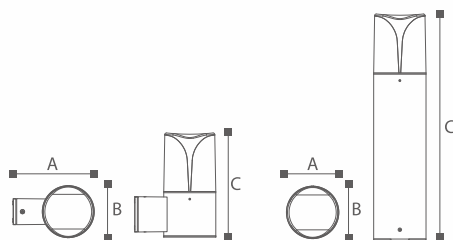

Lamp	A	B	C
NX18301	E27 Max. 23W	90	90	300
NX18302	E27 Max. 23W	90	90	500
NX18303	E27 Max. 23W	90	90	800
NX18304	E27 Max. 23W	141	90	180