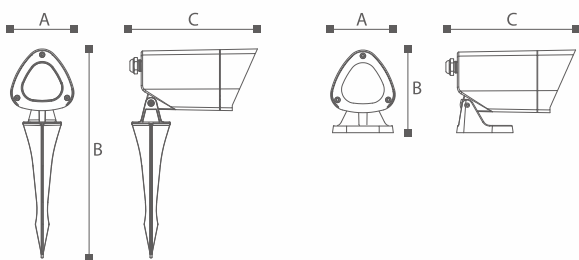

Lighting Technology

Luminaires with GU10 lamp holder fixed with energy saving lighting Max.20W

Material

Die-casting Aluminium; Tempered Glass

Body color

Black, Dark Gray, Sliver Gray

Certification

 ISO9001-2015 ISO14000 