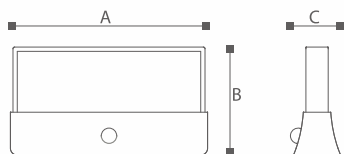

Lighting Technology
Luminaires with LED
with LED integral power supply unit

Material
Die-casting Aluminium; PC; Diffuser

Body color
Black, Dark Gray, Sliver Gray

Certification

ISO9001-2015 ISO14000 BSCI

LED 13W	TEMPERATURE 2700K - 6500K
MAX. 1200 LUMENS	IP65

	Lamp	Lumen	A	B	C
NX17101	LED 13W	1200LM	232	135	70
NX17101S	LED 13.5W	1200LM	232	135	73