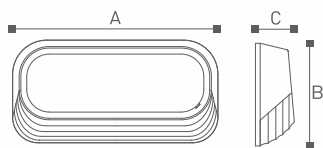

Lamp	Lumen	A	B	C
NX15101	LED 10W	1100LM	240	120	45