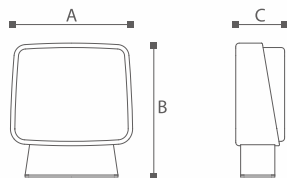

Lamp	Lumen	A	B	C
NX17102	LED 10W	850LM	125	137	50