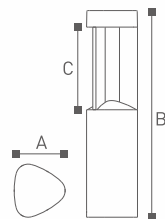

Lamp	Lumen	A	B	C
NX11601	LED 7W	520LM	125	800	560
NX11602	LED 7W	520LM	125	800	360
NX11603	LED 7W	520LM	125	800	160