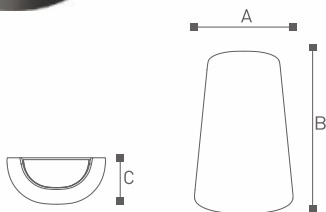

	Lamp	Lumen	A	B	C
NX13105	LED 3.5W	260LM	82	100	43
NX13106	LED 7W	540LM	82	230	43

NX13107

Lighting Technology
Luminaires with LED
with LED integral power supply unit

Material
Die-casting Aluminium; Tempered Glass