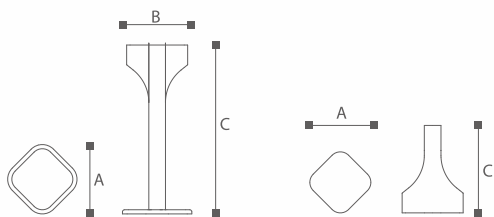

Lamp	Lumen	A	B	C
NX17401	LED 11W 1000LM	166	166	300
NX17402	LED 11W 1000LM	166	166	500
NX17403	LED 11W 1000LM	166	166	800
NX17404	LED 11W 1000LM	147	147	210