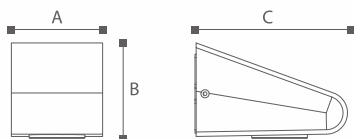

Lamp	Lumen	A	B	C
NX17212	LED 7W	500LM	82	86	137