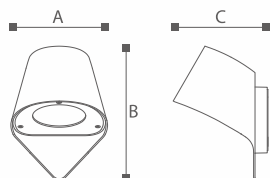

NX18201

Lighting Technology

Luminaires with GU10 lamp holder fixed with energy saving lighting Max.35W

Material

Die-casting Aluminium; Tempered Glass

Body color

Black, Dark Gray, Sliver Gray

Certification

CE CB ENEC SAA VDE BIS
ISO9001-2015 ISO14000 BSCI

	Lamp	A	B	C
NX18201	GU10 Max. 35W	134	187	132