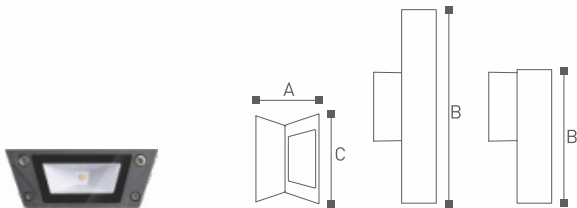

Lighting Technology
Luminaires with LED
with LED integral power supply unit

Material
Aluminium extruded sections;
Die-casting Aluminium;
Tempered glass

Body color
Black, Dark Gray, Sliver Gray

Certification
BIS
ISO9001-2008 ISO14000 BSCI

LED 7 W	TEMPERATURE 2700K — 6500K
MAX. 640 LUMENS	IP54

	Lamp	Lumen	A	B	C
NX13405	LED 3.5W	320LM	65	170	92
NX13406	LED 7W	640LM	65	200	92