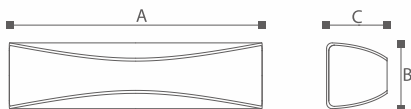

Material
Die-casting Aluminium; PC; Diffuser

Body color
Black, Dark Gray, Sliver Gray

Certification

 ISO9001-2015 ISO14000  BSCI

LED
10 W
TEMPERATURE
2700K
6500K

MAX.
1200
LUMENS
IP65

	Lamp	Lumen	A	B	C
NX16103	LED 10W	1200LM	230	60	55