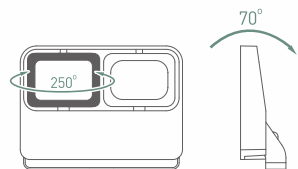

Lamp	Lumen	A	B	C	Beam angle
NX15301	LED 13W	1300LM	200	56	152	10°/25°
NX15302	LED 13W	1300LM	200	56	152	120°
NX15303	LED 13W	1300LM	200	64	303	10°/25°
NX15304	LED 13W	1300LM	200	64	303	120°