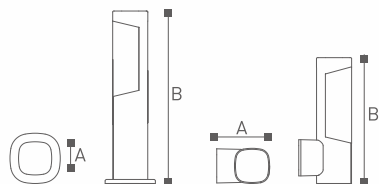

Lamp	Lumen	A	B
NX14309	LED 7W	520LM	70	300
NX14310	LED 7W	520LM	70	500
NX14311	LED 7W	520LM	70	800
NX14312	LED 7W	520LM	106	250