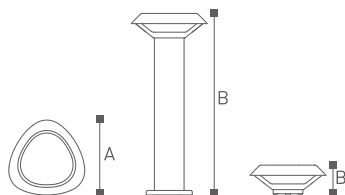

Material
Aluminium extruded sections;
Die-casting Aluminium; PC; Diffuser

Body color
Black, Dark Gray, Sliver Gray

Certification

 ISO9001-2008 ISO14000  BSCI

LED
7W

TEMPERATURE
2700K
6500K

MAX.
520
LUMENS

IP54