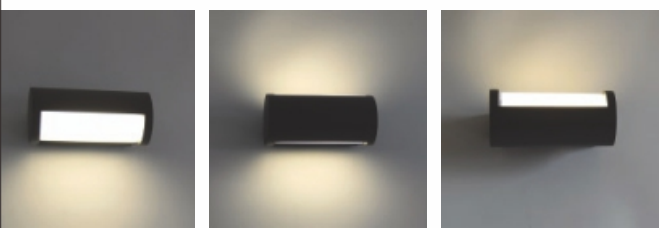

Lighting Technology
Luminaires with LED
with LED integral power supply unit

Material
Die-casting Aluminium; PC; Diffuser

Body color
Black, Dark Gray, Sliver Gray

Certification

ISO9001-2015 ISO14000 BSCI

LED 13W	TEMPERATURE 2700K 6500K
MAX. 1200 LUMENS	IP65

	Lamp	Lumen	A	B	C
NX17203	LED 13W	1200LM	223	130	105