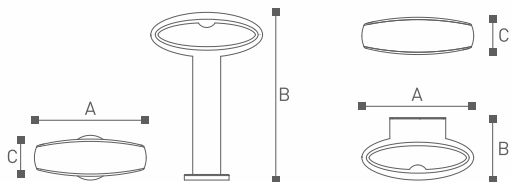

Lamp	Lumen	A	B	C
NX15501	LED 9W	810LM	200	300	80
NX15502	LED 9W	810LM	200	500	80
NX15503	LED 9W	810LM	200	800	80
NX15504	LED 9W	810LM	200	112	80