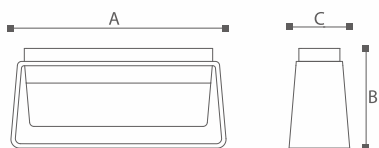

Lamp	Lumen	A	B	C
NX16104	LED 13W 1200LM	248	115	70