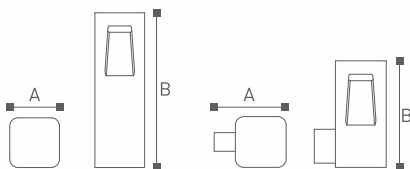

Lighting Technology
Luminaires with LED
with LED integral power supply unit

Material
Aluminium extruded sections;
Die-casting Aluminium; PC; Diffuser

Body color
Black, Dark Gray, Sliver Gray

Certification

ISO9001-2008 ISO14000 BSCI

LED 9W	TEMPERATURE 2700K 6500K
MAX. 770 LUMENS	IP54

	Lamp	Lumen	A	B
NX12501	LED 9W Two side	770LM	120	300
NX12502	LED 9W Two side	770LM	120	500
NX12503	LED 9W Two side	770LM	120	800
NX12504	LED 9W Two side	770LM	170	250
NX12505	LED 9W Four side	770LM	120	300
NX12506	LED 9W Four side	770LM	120	500
NX12507	LED 9W Four side	770LM	120	800
NX12508	LED 9W Four side	770LM	170	250