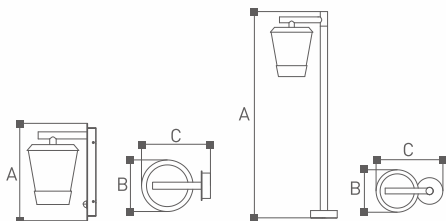

LED 13W	TEMPERATURE 2700K - 6500K
MAX. 1200 LUMENS	IP65

	Lamp	Lumen	A	B	C
NX19701	LED 13W	1200LM	1000	175	276
NX19702	LED 13W	1200LM	1400	175	276
NX19703	LED 13W	1200LM	330	175	234
NX19703S	LED 13W	1200LM	330	175	234