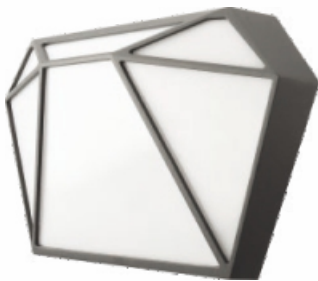

Body color

Black, Dark Gray, Sliver Gray

Certification

CE CB ENEC SAA VDE BIS
ISO9001-2015 ISO14000 BSCI

	Lamp	A	B	C
NX18201	GU10 Max. 35W	134	187	132

NX18202

Lighting Technology
Luminaires with LED
with LED integral power supply unit