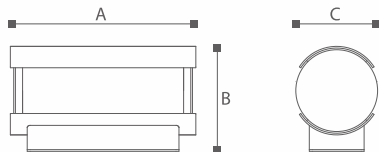

Lighting Technology
Luminaires with LED
with LED integral power supply unit

Material
Die-casting Aluminium; PC; Diffuser

Body color
Black, Dark Gray, Sliver Gray

Certification

ISO9001-2015 ISO14000 BSCI

LED 13W	TEMPERATURE 2700K 6500K
MAX. 1200 LUMENS	IP65

	Lamp	Lumen	A	B	C
NX17203	LED 13W	1200LM	223	130	105