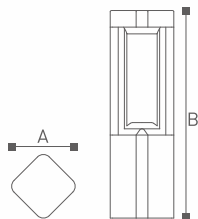

Lighting Technology
Luminaires with LED
with LED integral power supply unit

Material
Aluminium extruded sections;
Die-casting Aluminium; PC; Diffuser

Body color
Black, Dark Gray, Sliver Gray

Certification

ISO9001-2008 ISO14000 BSCI

LED 9W	TEMPERATURE 2700K 6500K
MAX. 900 LUMENS	IP54

	Lamp	Lumen	A	B
NX12201	LED 9W	900LM	150	300
	GX53 11W		150	300
NX12202	LED 9W	900LM	150	500
	GX53 11W		150	500
NX12203	LED 9W	900LM	150	800
	GX53 11W		150	800