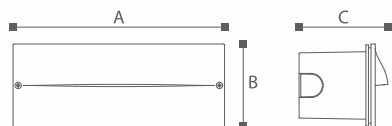

Lamp	Lumen	A	B	C	
NX13307	LED 13W	1200LM	250	98	105

NX1340 Series

Lighting Technology
Luminaires with LED
with LED integral power supply unit

Material
Aluminium extruded sections;
Die-casting Aluminium;
Tempered glass