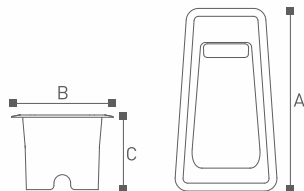

Lighting Technology
Luminaires with LED
with LED integral power supply unit

Material
Aluminium extruded sections;
Die-casting Aluminium; PC; Diffuser

Body color
Black, Dark Gray, Sliver Gray

Certification

ISO9001-2008 ISO14000 BSCI

LED 7 W	TEMPERATURE 2700K - 6500K
MAX. 540 LUMENS	IP54

	Lamp	Lumen	A	B	C
NX13301	LED 7W	540LM	220	123	90
NX13302	LED 3.5W	270LM	148	89	58