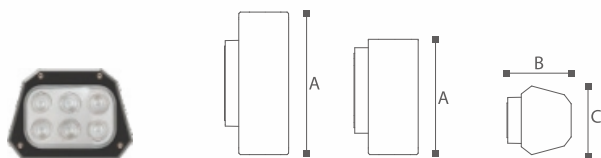

Lamp	Lumen	A	B	C
NX17301	LED 7W	600LM	162	90	96
NX17302	LED 13W	1200LM	200	90	96