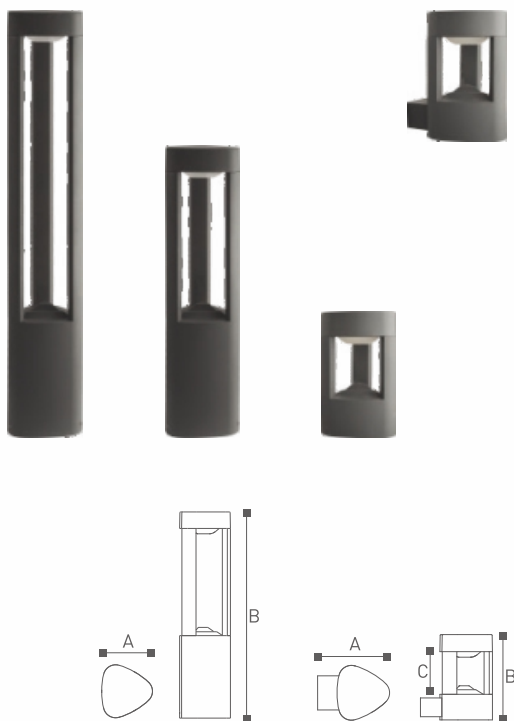

Lighting Technology
Luminaires with LED
with LED integral power supply unit

Material
Die-casting Aluminium; PC; Diffuser

Body color
Black, Dark Gray, Silver Gray

Certification

ISO9001-2008 ISO14000 BSCI

LED 9W	TEMPERATURE 2700K 6500K
MAX. 820 LUMENS	IP54

	Lamp	Lumen	A	B	C
NX11204	LED 9W	820LM	125	500	260
	GX53 11W		125	500	260
NX11205	LED 9W	820LM	125	800	560
	GX53 11W		125	800	560
NX11206	LED 9W	820LM	170	200	100
	GX53 11W		170	200	100
NX11207	LED 69W	820LM	125	200	100
	GX53 11W		125	200	100