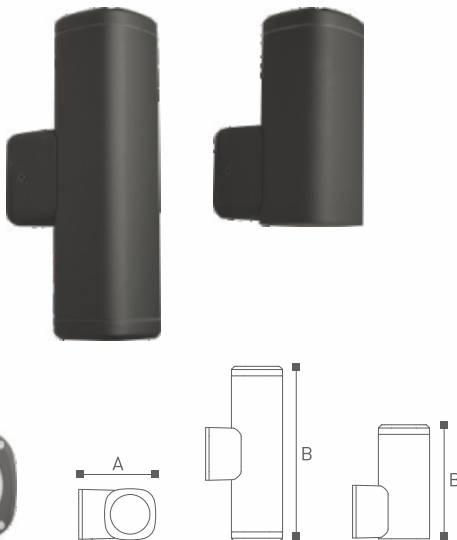

	Lamp	Lumen	A	B
NX14203	LED 3.5W	320LM	106	157
NX14204	LED 7W	640LM	106	238

NX14205

Lighting Technology
Luminaires with LED
with LED integral power supply unit

Material
Aluminium extruded section;
Die-casting Aluminium; PC;
Tempered glass;