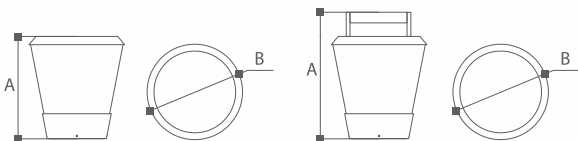

Lamp	A	B
NX19312	E27 23W	322	300
NX19313	E27 23W	400	300