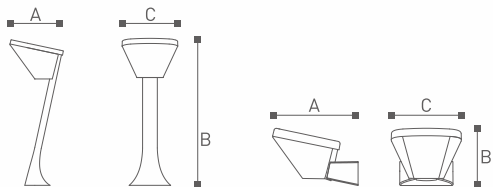

Lamp	Lumen	A	B	C
NX14601	LED 7W 520LM	126	300	132
NX14602	LED 7W 520LM	126	500	132
NX14603	LED 7W 520LM	126	800	132
NX14604	LED 7W 520LM	160	110	132