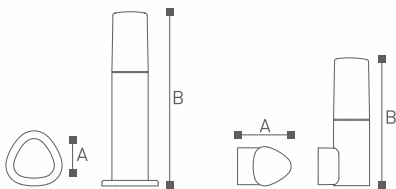

Lamp	A	B
NX13601	E27 18W	72	300
NX13602	E27 18W	72	500
NX13603	E27 18W	72	800
NX13604	E27 18W	107	250