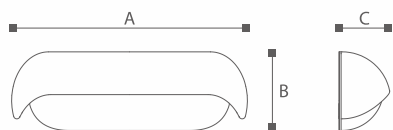

Lamp	Lumen	A	B	C
NX17202	LED 13W	1200LM	270	100	58