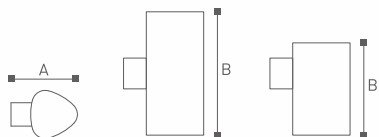

	Lamp	Lumen	A	B
NX12603	LED 7W	600LM	170	200
NX12604	LED 13W	1200LM	170	250

NX1120 Series

Lighting Technology
Luminaires with LED
with LED integral power supply unit

Material
Aluminium extruded sections;
Die-casting Aluminium; PC; Diffuser