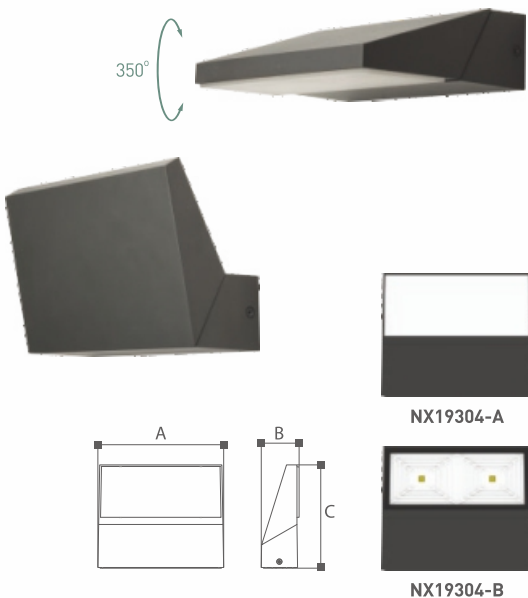

Lighting Technology
Luminaires with LED
with LED integral power supply unit

Material
Die-casting Aluminium; PC; Diffuser

Body color
Black, Dark Gray, Sliver Gray

Certification

ISO9001-2015 ISO14000 BSCI

LED
13 W
TEMPERATURE
2700K
6500K

MAX.
1200
LUMENS
IP65

	Lamp	Lumen	A	B	C
NX19304-A	LED 13W	1200LM	172	52	141
NX19304-B	LED 11W	1100LM	172	52	141