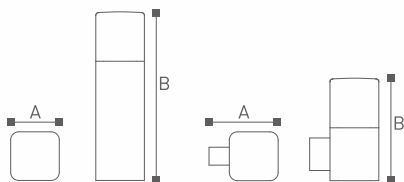

Lamp	A	B
NX12401	E27 23W	120	300
NX12402	E27 23W	120	500
NX12403	E27 23W	120	800
NX12404	E27 23W	120	250