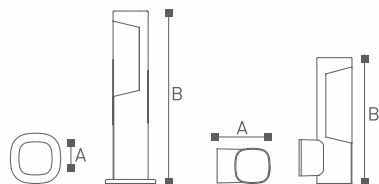

Material
Aluminium extruded sections; Die-casting
Aluminium; PC

Body color
Black, Dark Gray, Silver Gray

Certification

 ISO9001-2015 ISO14000  BSCI

LED
7W
TEMPERATURE
2700K
6500K

MAX.
520
LUMENS
IP54

	Lamp	Lumen	A	B
NX14305	LED 7W	520LM	70	300
NX14306	LED 7W	520LM	70	500
NX14307	LED 7W	520LM	70	800
NX14308	LED 7W	520LM	106	250