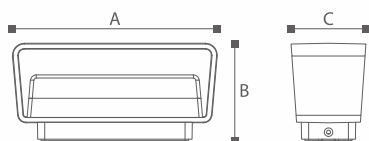

Body color
Black, Dark Gray, Sliver Gray

Certification

 ISO9001-2015 ISO14000  BSCI

LED
7 W
TEMPERATURE
2700K
6500K

MAX.
600
LUMENS
IP65

	Lamp	Lumen	A	B	C
NX16108	LED 7W	600LM	175	83	64

NX16201

Lighting Technology
Luminaires with LED
with LED integral power supply unit