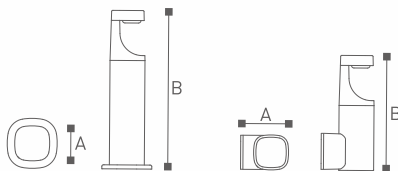

Lamp	Lumen	A	B
NX14405	LED 7W	520LM	70	300
NX14406	LED 7W	520LM	70	500
NX14407	LED 7W	520LM	70	800
NX14408	LED 7W	520LM	106	220