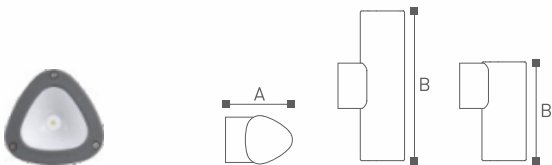

	Lamp	Lumen	A	B
NX13503	LED 3.5W	320LM	106	157
NX13504	LED 7W	640LM	106	238

NX1350 Series

Lighting Technology
Luminaires with LED
with LED integral power supply unit

Material
Aluminium extruded sections;
Die-casting Aluminium;
Tempered glass