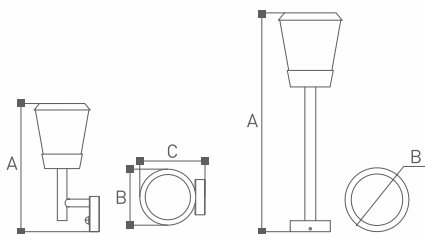

Lamp	Lumen	A	B	C
NX19605	LED 13W	1200LM	600	175	175
NX19606	LED 13W	1200LM	800	175	175
NX19607	LED 13W	1200LM	1000	175	175
NX19608	LED 13W	1200LM	400	175	204
NX19608S	LED 13W	1200LM	400	175	204