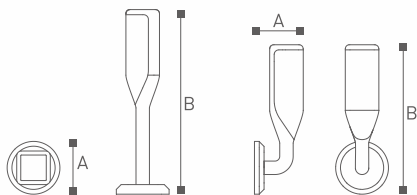

Lamp	Lumen	A	B
NX14501	LED 7W	520LM	110	300
NX14502	LED 7W	520LM	110	500
NX14503	LED 7W	520LM	110	800
NX14504	LED 7W	520LM	100	310