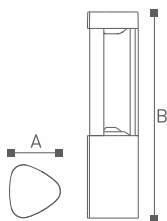

Lamp	Lumen	A	B
NX11201	LED 9W	820LM	125	300
	GX53 11W		125	300
NX11202	LED 9W	820LM	125	500
	GX53 11W		125	500
NX11203	LED 9W	820LM	125	800
	GX53 11W		125	800