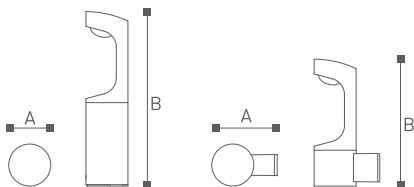

Lamp	Lumen	A	B
NX15601	LED 9W	810LM	90	300
NX15602	LED 9W	810LM	90	500
NX15603	LED 9W	810LM	90	800
NX15604	LED 9W	810LM	140	272