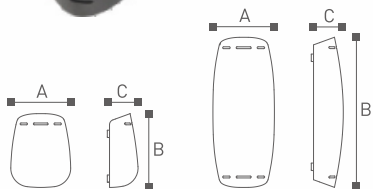

Lighting Technology
Luminaires with LED
with LED integral power supply unit

Material
Die-casting Aluminium; Tempered Glass

Body color
Black, Dark Gray, Sliver Gray

Certification

ISO9001-2008 ISO14000 BSCI

LED
7W

TEMPERATURE
2700K
6500K

MAX.
540
LUMENS

IP54

	Lamp	Lumen	A	B	C
NX13105	LED 3.5W	260LM	82	100	43
NX13106	LED 7W	540LM	82	230	43