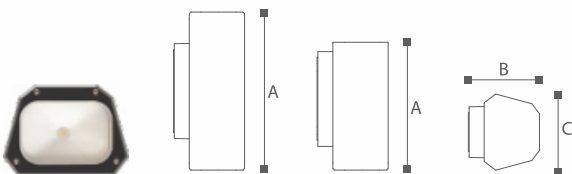

Lamp	Lumen	A	B	C
NX17303	LED 7W	600LM	162	90	96
NX17304	LED 11W	1200LM	200	90	96