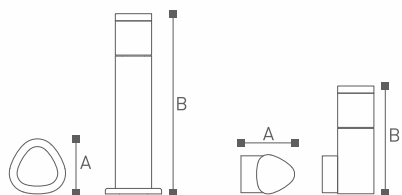

	Lamp	Lumen	A	B
NX13701	LED 7W	520LM	110	300
NX13702	LED 7W	520LM	110	500
NX13703	LED 7W	520LM	110	800
NX13704	LED 7W	520LM	107	200

NX1380 Series

Lighting Technology
Luminaires with LED
with LED integral power supply unit