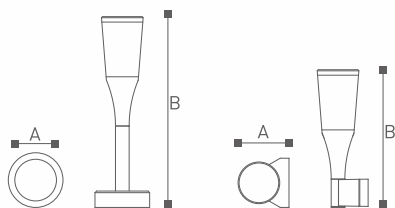

Lamp	Lumen	A	B
NX15701	LED 9W	810LM	100	300
NX15702	LED 9W	810LM	100	500
NX15703	LED 9W	810LM	100	800
NX15704	LED 9W	810LM	100	250