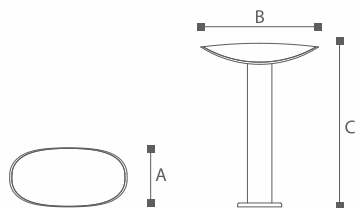

Lamp	Lumen	A	B	C
NX17501	LED 13W	1200LM	121	245	300
NX17502	LED 13W	1200LM	121	245	500
NX17503	LED 13W	1200LM	121	245	800