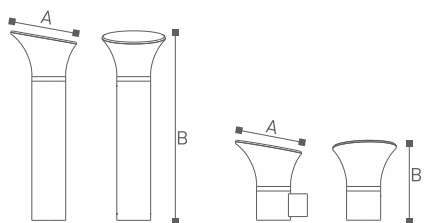

Lamp	A	B
NX11401	E27 23W	175	300
NX11402	E27 23W	175	500
NX11403	E27 23W	175	800
NX11404	E27 23W	175	200