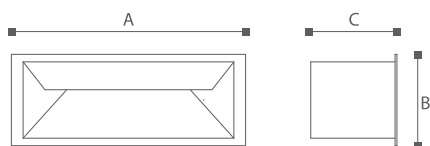

Lamp	Lumen	A	B	C
NX13305	LED 13W	1200LM	250	98	90