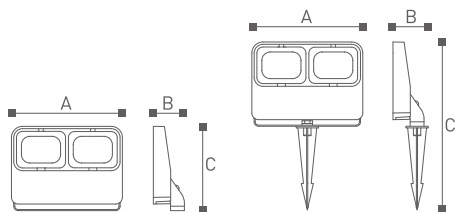

Lamp	Lumen	A	B	C	Beam angle
NX15301	LED 13W	1300LM	200	56	152	10°/25°
NX15302	LED 13W	1300LM	200	56	152	120°
NX15303	LED 13W	1300LM	200	64	303	10°/25°
NX15304	LED 13W	1300LM	200	64	303	120°