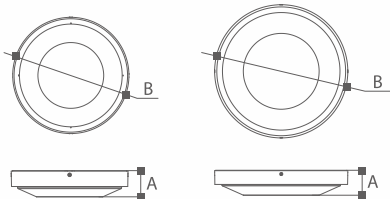

Lamp	Lumen	A	B
NX19308	LED 20W	2000LM	60	250
NX19309	LED 30W	3000LM	60	320