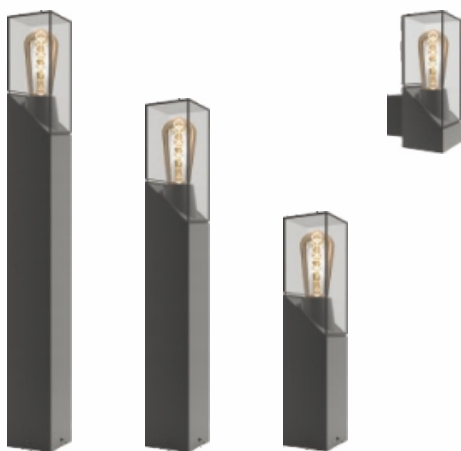

Lighting Technology
Luminaires with LED
with LED integral power supply unit

E27
23W IP54

Material
Die-casting Aluminium; PC; Diffuser

Body color
Black, Dark Gray, Sliver Gray

Certification

ISO9001-2015 ISO14000 BSCI