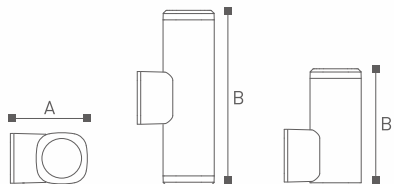

Lighting Technology
Luminaires with LED
with LED integral power supply unit

Material
Aluminium extruded section;
Die-casting Aluminium; PC;
Tempered glass;

Body color
Black, Dark Gray, Sliver Gray

Certification

ISO9001-2015 ISO14000 BSCI

LED 7 W	TEMPERATURE 2700K - 6500K
MAX. 640 LUMENS	IP54

	Lamp	Lumen	A	B
NX14203	LED 3.5W	320LM	106	157
NX14204	LED 7W	640LM	106	238