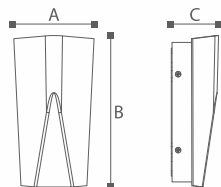

Lamp	Lumen	A	B	C
NX17210	LED 11W	1000LM	106	200	62