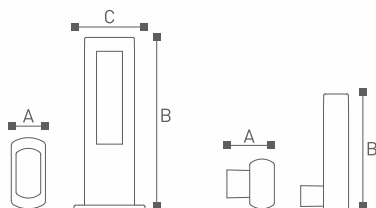

Lamp	Lumen	A	B	C
NX15401	LED 10W	1000LM	75	300	156
NX15402	LED 12.5W	1400LM	75	500	156
NX15403	LED 12.5W	1400LM	75	800	156
NX15404	LED 10W	1000LM	105	250	156
NX15405	LED 10W	1000LM	105	280	156