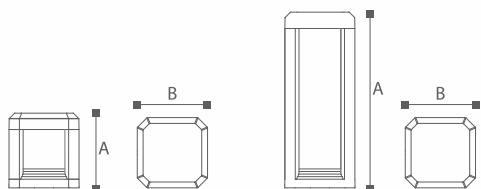

Lamp	Lumen	A	B
NX16601	LED 13W	1200LM	300	150
NX16602	LED 13W	1200LM	500	150
NX16603	LED 13W	1200LM	800	150
NX16604	LED 13W	1200LM	160	150