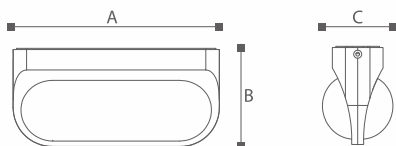

Lamp	Lumen	A	B	C
NX17201	LED 13W	1200LM	265	107	76
NX17209	LED 7W	600LM	185	88	63