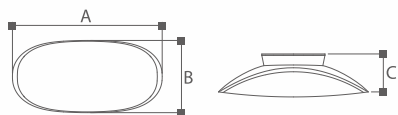

Lamp	Lumen	A	B	C
NX15102	LED 13W	1200LM	236	114	68