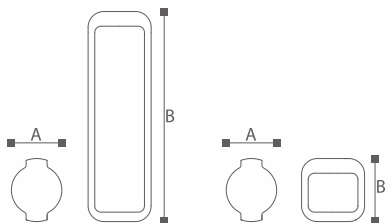

Lamp	Lumen	A	B
NX16401	LED 13W	1200LM	120	300
NX16402	LED 13W	1200LM	120	500
NX16403	LED 13W	1200LM	120	800
NX16404	LED 13W	1200LM	138	250