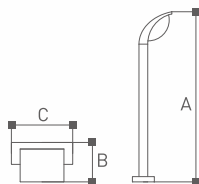

Lamp	Lumen	A	B	C
NX19901	LED 7W	650LM	600	90	140
NX19902	LED 7W	650LM	800	90	140
NX19903	LED 7W	650LM	1000	90	140