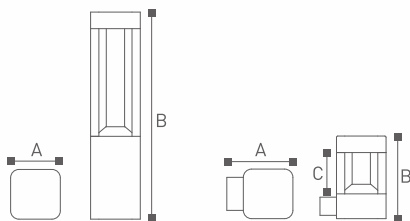

Lamp	Lumen	A	B	C
NX12304	LED 9W	820LM	120	500	260
NX12305	LED 9W	820LM	120	800	560
NX12306	LED 9W	820LM	170	200	100
NX12307	LED 9W	820LM	120	200	100