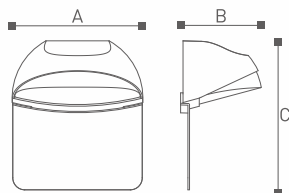

Lamp	Lumen	A	B	C
NX14109	LED 7W	550LM	160	100	184
NX14110	LED 13W	1020LM	242	149	239
NX14111	GX53 11W		242	149	239