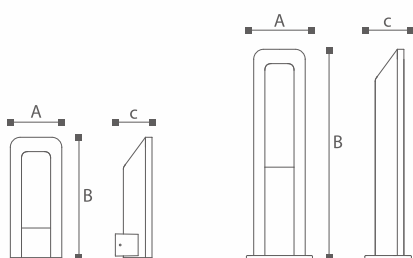

Lamp	Lumen	A	B	C
NX17602	LED 13W	1200LM	167	500	111
NX17603	LED 13W	1200LM	167	800	111
NX17604	LED 9W	850LM	127	280	102