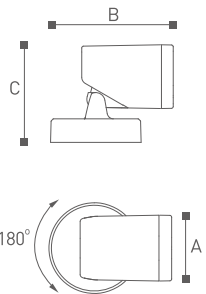

NX-WW1210 Series

NX-WW12110

NX-WW12111

NX-WW12112

Lighting Technology
Luminaires with CREE LED
with LED integral power supply unit

Material
Die-casting Aluminium; PC

Body color
Black, Dark Gray, Sliver Gray