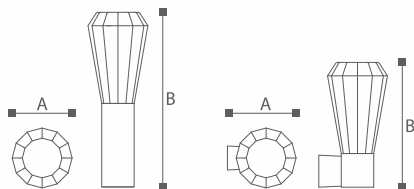

Lighting Technology
Luminaires with LED
with LED integral power supply unit

Material
Aluminium Alloy; Diffuser PC

Body color
Black, Dark Gray, Sliver Gray

Certification

ISO9001-2015 ISO14000 BSCI

LED
13W
TEMPERATURE
2700K
6500K

E27
23W
IP54

	Lamp	A	B
NX16501	LED 13W	120	300
	E27 23W		
NX16502	LED 13W	120	500
	E27 23W		
NX16503	LED 13W	120	800
	E27 23W		
NX16504	LED 13W	120	250
	E27 23W