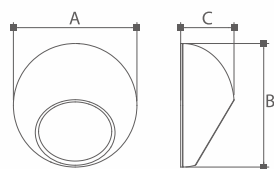

Lamp	Lumen	A	B	C
NX15104	LED 3.5W 160LM	120	120	52