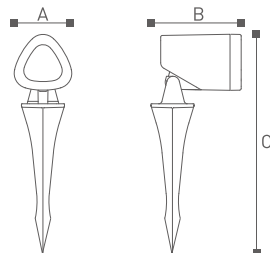

Lighting Technology
Luminaires with CREE LED
with LED integral power supply unit

Material
Die-casting Aluminium; PC

Body color
Black, Dark Gray, Sliver Gray

Certification

ISO9001-2008 ISO14000 BSCI

LED 3.5W	TEMPERATURE 2700K - 6500K
MAX. 320 LUMENS	IP65

	Lamp	Lumen	A	B	C
NX-WW12107	LED 3.5W	190LM	66	100	278
NX-WW12108	LED 3.5W	300LM	66	100	278
NX-WW12109	LED 3.5W	300LM	66	100	278