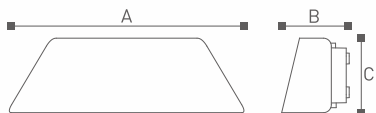

Lamp	Lumen	A	B	C	
NX15106	LED 9W	810LM	236	68	75