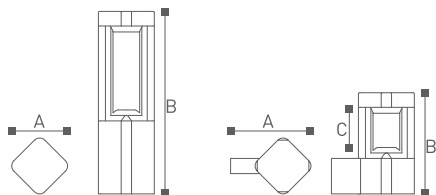

Lighting Technology
Luminaires with LED
with LED integral power supply unit

Material
Aluminium extruded sections;
Die-casting Aluminium; PC; Diffuser

Body color
Black, Dark Gray, Silver Gray

Certification

ISO9001-2008 ISO14000 BSCI

LED
9W

TEMPERATURE
2700K
6500K

MAX.
900
LUMENS

IP54

	Lamp	Lumen	A	B	C
NX12204	LED 9W	900LM	150	500	260
	GX53 11W		150	500	260
NX12205	LED 9W	900LM	150	800	560
	GX53 11W		150	800	560
NX12206	LED 9W	900LM	200	250	130
	GX53 11W		200	250	130
NX12207	LED 9W	900LM	150	200	100
	GX53 11W		150	200	100