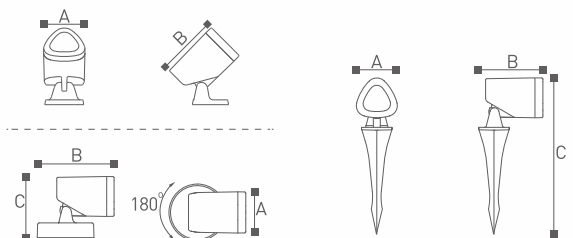

Lamp	Lumen	A	B	C
NX-WW12113	LED 7W	500LM	66	100	
NX-WW12114	LED 7W	500LM	66	100	110
NX-WW12115	LED 7W	500LM	66	100	278