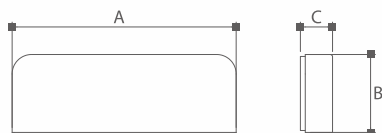

Lamp	Lumen	A	B	C
NX15105	LED 10W	900LM	230	80	33