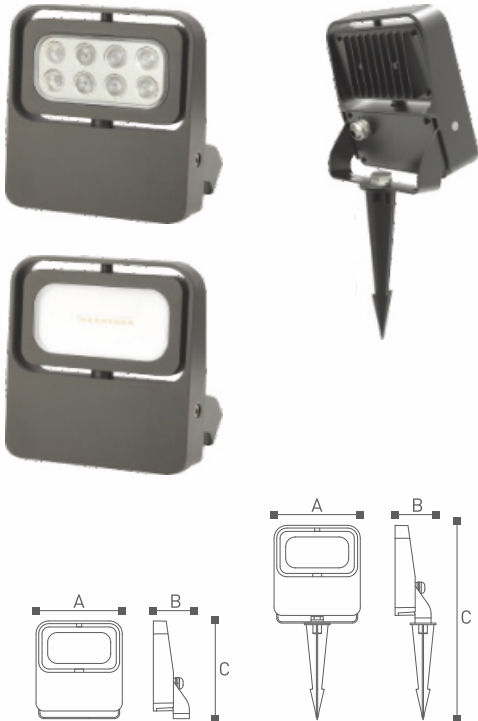

Lighting Technology
Luminaires with LED
with LED integral power supply unit

Material
Die-casting Aluminium; PC

Body color
Black, Dark Gray, Sliver Gray

Certification
ISO9001-2015 ISO14000 BSCI

LED 9W	TEMPERATURE 2700K 6500K
MAX. 800 LUMENS	IP65

Lamp	Lumen	A	B	C	Beam angle
NX15201	LED 9W 800LM	134	56	152	10°/25°
NX15202	LED 9W 800LM	134	56	152	120°
NX15203	LED 9W 800LM	134	64	303	10°/25°
NX15204	LED 9W 800LM	134	64	303	120°