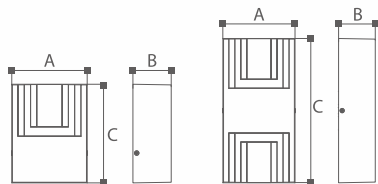

Body color
Black, Dark Gray, Sliver Gray

Certification

 ISO9001-2015 ISO14000  BSCI

LED 13 ^W	TEMPERATURE 2700K - 6500K
MAX. 1200 LUMENS	IP65

	Lamp	Lumen	A	B	C
NX19302	LED 7W	600LM	120	61	157
NX19303	LED 13W	1200LM	120	61	240