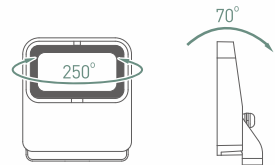

Lamp	Lumen	A	B	C	Beam angle
NX15201	LED 9W 800LM	134	56	152	10°/25°
NX15202	LED 9W 800LM	134	56	152	120°
NX15203	LED 9W 800LM	134	64	303	10°/25°
NX15204	LED 9W 800LM	134	64	303	120°