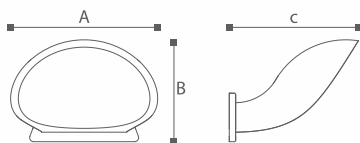

Lamp	Lumen	A	B	C
NX17206	LED 10W	850LM	185	122	170