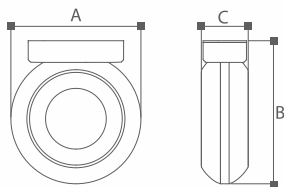

Lamp	Lumen	A	B	C
NX15107	LED 13W	1200LM	200	220	70