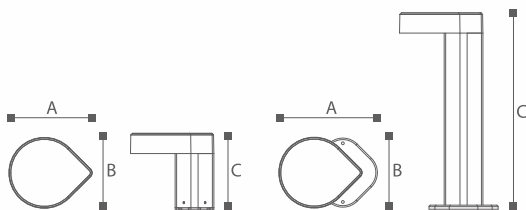

Lamp	Lumen	A	B	C
NX18401	LED 13W	1200LM	195	140	300
NX18402	LED 13W	1200LM	195	140	500
NX18403	LED 13W	1200LM	195	140	800
NX18404	LED 13W	1200LM	165	140	150