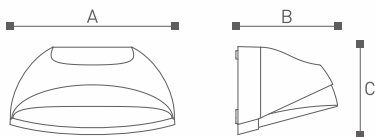

Lamp	Lumen	A	B	C
NX14105	LED 7W	550LM	160	100	86
NX14106	LED 13W	1020LM	242	149	129
NX14108	GX53 11W		242	149	129