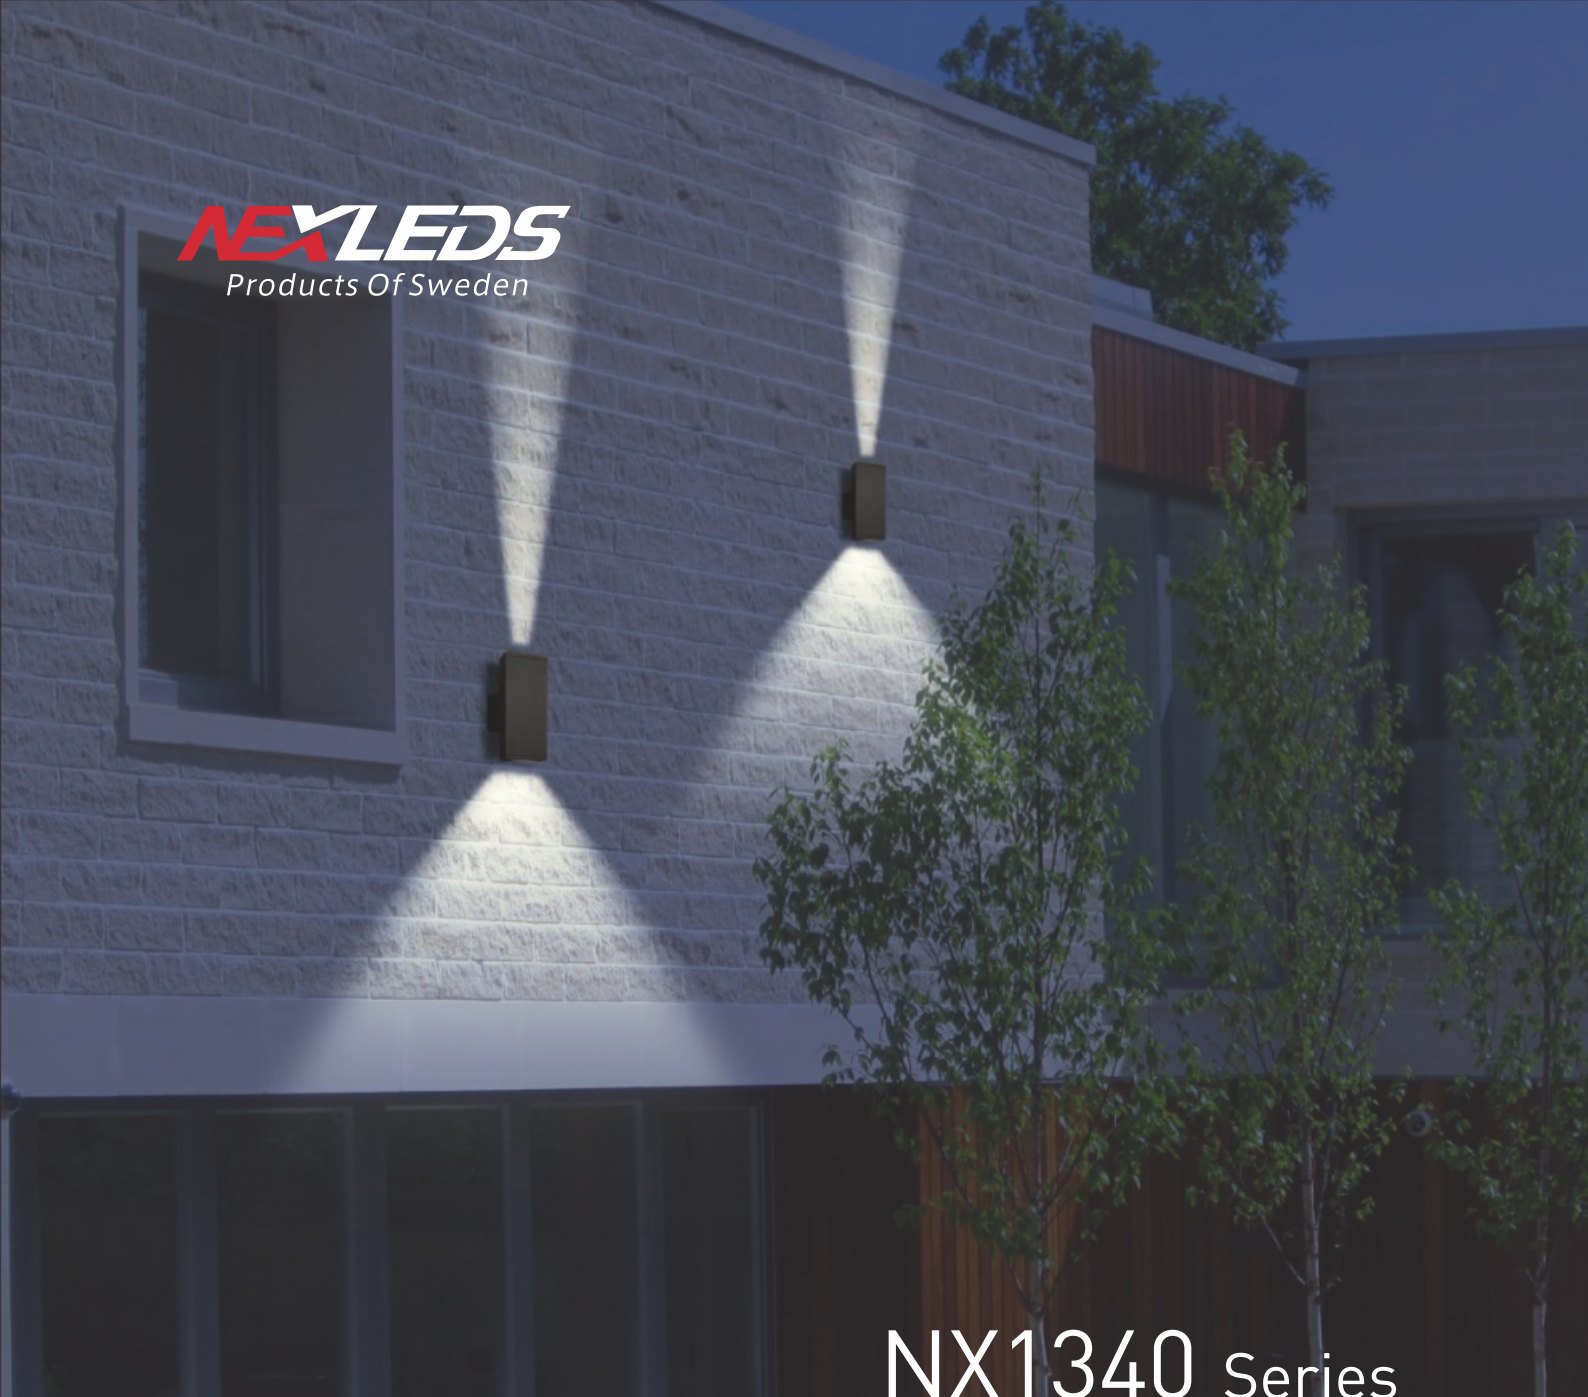

Body color
Black, Dark Gray, Sliver Gray

Certification

LED
7W

TEMPERATURE
2700K
6500K

MAX.
640
LUMENS

IP54

	Lamp	Lumen	A	B	C
NX13403	LED 3.5W	320LM	65	170	92
NX13404	LED 7W	640LM	65	200	92

NX1340 Series