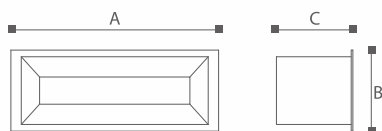

Lamp	Lumen	A	B	C
NX13306	LED 13W	1200LM	250	98	90