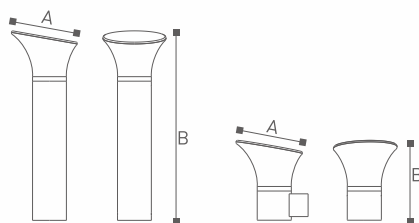

Lamp	A	B
NX11405	E27 23W	175	300
NX11406	E27 23W	175	500
NX11407	E27 23W	175	800
NX11408	E27 23W	175	200