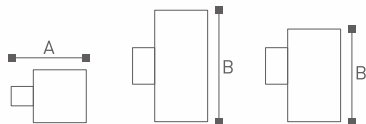

Lamp	Lumen	A	B
NX12601	LED 7W	600LM	170	200
NX12602	LED 13W	1200LM	170	250