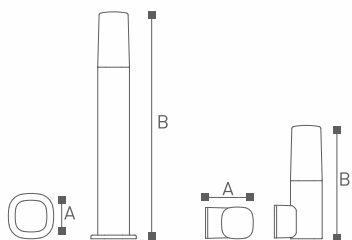

Lamp	A	B
NX14301	E27 18W	70	300
NX14302	E27 18W	70	500
NX14303	E27 18W	70	800
NX14304	E27 18W	106	250