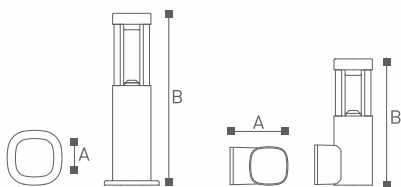

Lamp	Lumen	A	B
NX14401	LED 7W	520LM	70	300
NX14402	LED 7W	520LM	70	500
NX14403	LED 7W	520LM	70	800
NX14404	LED 7W	520LM	106	220