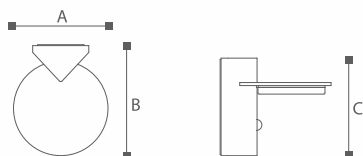

Lamp	Lumen	A	B	C
NX18205	LED 13W	1200LM	155	182	160
NX18205S	LED 7W	650LM	155	182	171