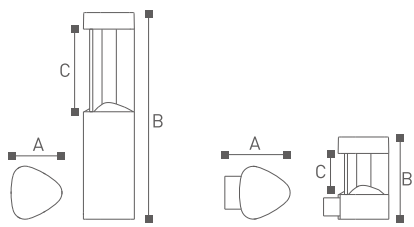

Lighting Technology
Luminaires with LED
with LED integral power supply unit

Material
Aluminium extruded sections;
Die-casting Aluminium; PC; Diffuser

Body color
Black, Dark Gray, Sliver Gray

Certification

ISO9001-2008 ISO14000 BSCI

LED 7_w	TEMPERATURE 2700K - 6500K
MAX. 520 LUMENS	IP54

	Lamp	Lumen	A	B	C
NX11604	LED 7W	520LM	170	200	100
NX11605	LED 7W	520LM	125	500	400
NX11606	LED 7W	520LM	125	500	260
NX11607	LED 7W	520LM	125	500	160
NX11608	LED 7W	520LM	125	500	160
NX11609	LED 7W	520LM	125	300	130
NX116010	LED 7W	520LM	125	300	160