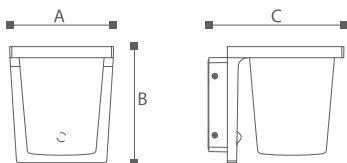

Material
Die-casting Aluminium; PC; Diffuser

Body color
Black, Dark Gray, Sliver Gray

Certification

 ISO9001-2015 ISO14000  BSCI

LED
13W
TEMPERATURE
2700K
6500K

MAX.
1200
LUMENS
IP65

	Lamp	Lumen	A	B	C
NX18204	LED 13W	1200LM	141	157	184
NX18204S	LED 13.5W	1200LM	141	157	184