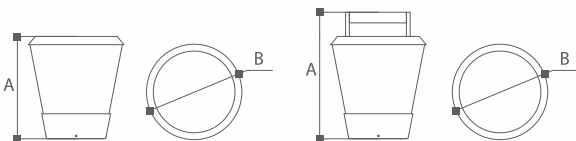

Material
Die-casting Aluminium; PC; Diffuser

Body color
Black, Dark Gray, Sliver Gray

Certification

 ISO9001-2015 ISO14000  BSCI

LED
20 W

TEMPERATURE
2700K
6500K

MAX.
1800
LUMENS

IP65