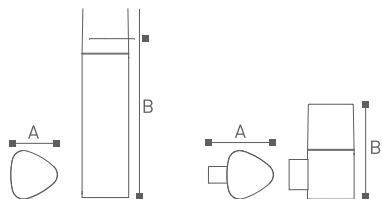

Lamp	A	B
NX11304	E27 23W	125	300
NX11305	E27 23W	125	500
NX11306	E27 23W	125	800
NX11307	E27 23W	170	250