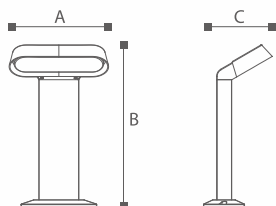

Material
Aluminium extruded sections; Die-casting
Aluminium; PC

Body color
Black, Dark Gray, Silver Gray

Certification

 ISO9001-2015 ISO14000  BSCI

	Lamp	Lumen	A	B	C
NX17701	LED 13W	1200LM	230	300	159
NX17702	LED 13W	1200LM	230	500	159
NX17703	LED 13W	1200LM	230	800	159