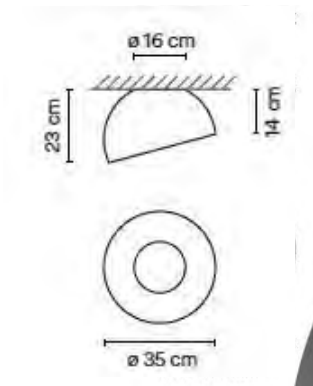

HP80034-7

Aluminum + Acrylic+ Metal
LED 7x3W 230 Volt
L: 900 W: 50 H:1800 mm

HP80034-1

Aluminum + Acrylic+ Metal
LED 3W 230 Volt
D: 80 H:1800 mm

HP80034-12

Aluminum + Acrylic+ Metal
LED 12x3W 230 Volt
D: 500 H:1800 mm

HC80023

Metal + Acrylic
LED 27 W 230 Volt
D: 300 H:130 mm

HC80024

Metal + Acrylic
LED 20W 230 Volt
D: 350 H:230 mm

The lampshade angle can be adjusted
meet all kinds of lighting requirements

HP80025

High-molecular polymer
LED 36 W 230 Volt
D: 550 H:1800 mm