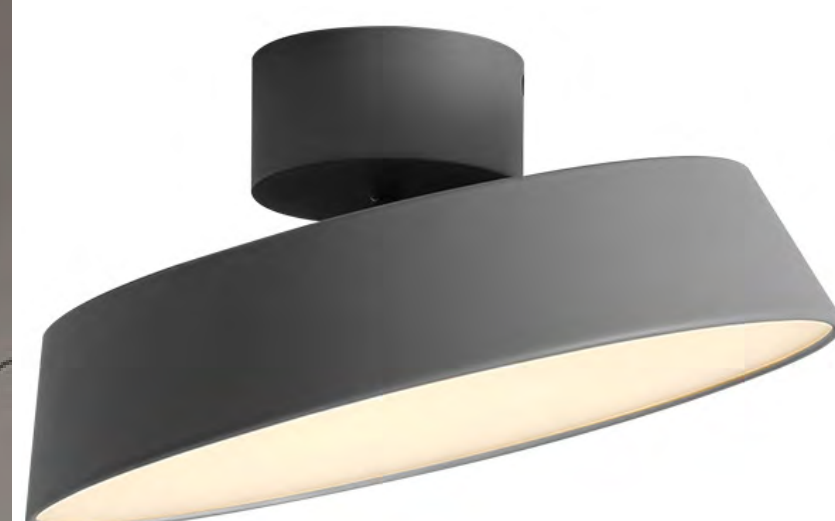

HP80034-7

Aluminum + Acrylic+ Metal
LED 7x3W 230 Volt
L: 900 W: 50 H:1800 mm

HP80034-1

Aluminum + Acrylic+ Metal
LED 3W 230 Volt
D: 80 H:1800 mm

HP80034-12

Aluminum + Acrylic+ Metal
LED 12x3W 230 Volt
D: 500 H:1800 mm

HC80023

Metal + Acrylic
LED 27 W 230 Volt
D: 300 H:130 mm

HC80024

Metal + Acrylic
LED 20W 230 Volt
D: 350 H:230 mm

The lampshade angle can be adjusted
meet all kinds of lighting requirements

HP80025

High-molecular polymer
LED 36 W 230 Volt
D: 550 H:1800 mm