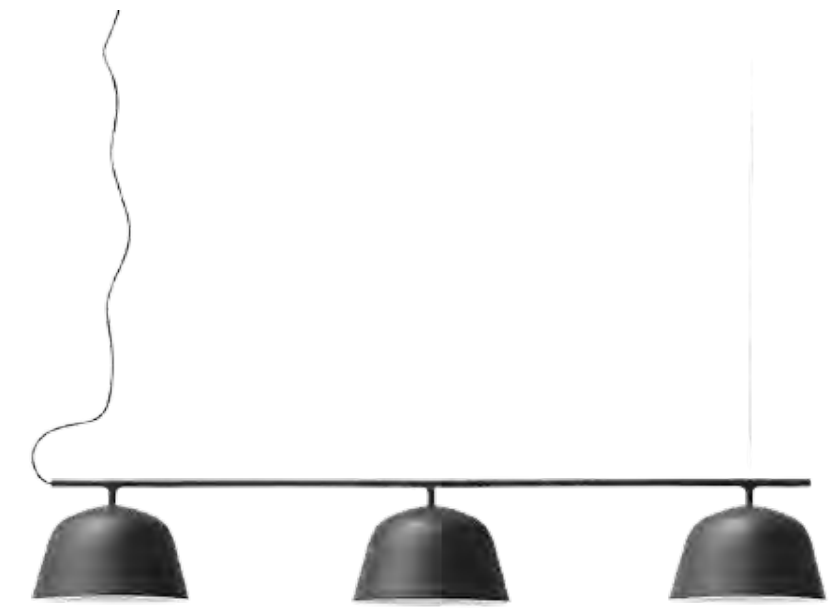

HP80021-3

Metal
3xE27 230 Volt
L: 1200 W: 250 H:1800 mm