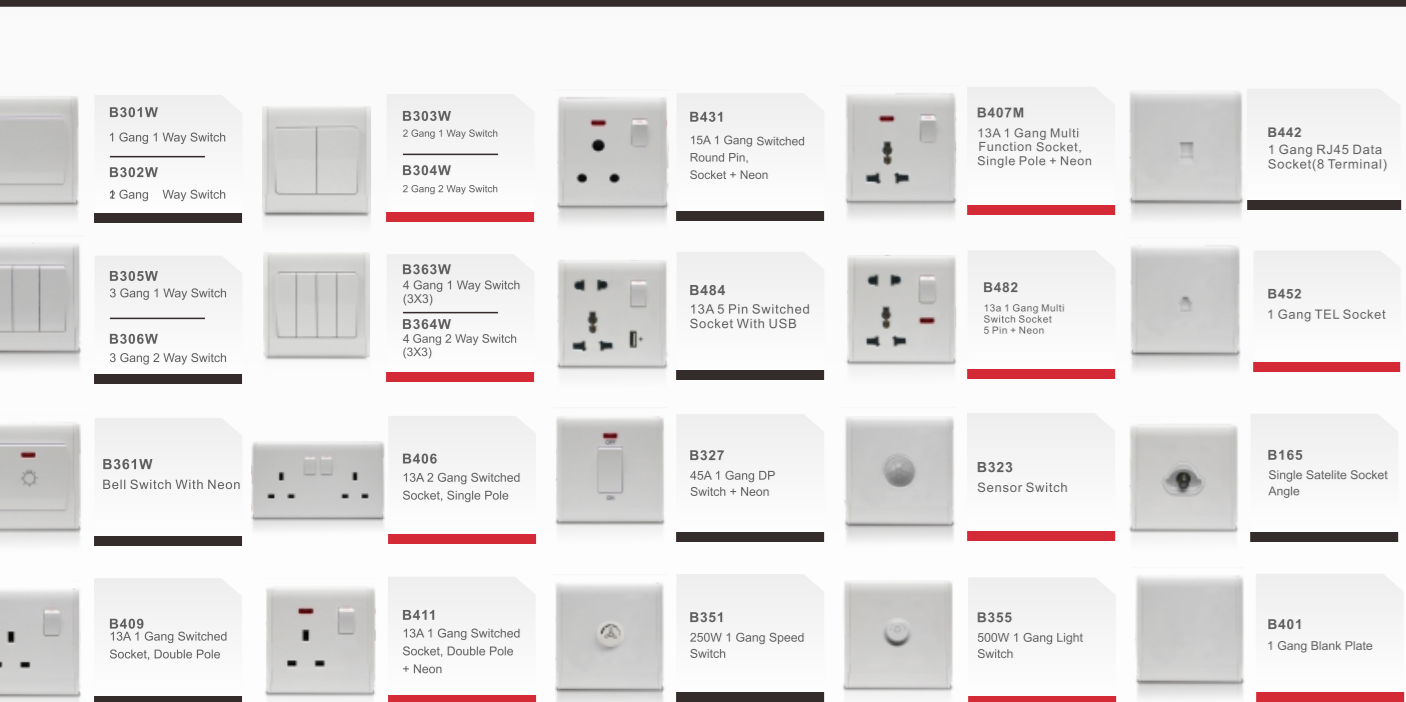

VIDEO QR CODE

**TRACK LAMP**  
CTL11-R 30W

**ADJUSTABLE FOCUSING**  
LED TRACK LIGHT  
CTL12 30W

**TRACK LAMP**  
NX-TL02 30W

VIDEO QR CODE

**NEXTLITE**  
PRODUCTS OF NEXTLITE

**PRODUCT CATALOG**

**LED ELECTRICAL LIGHTING**