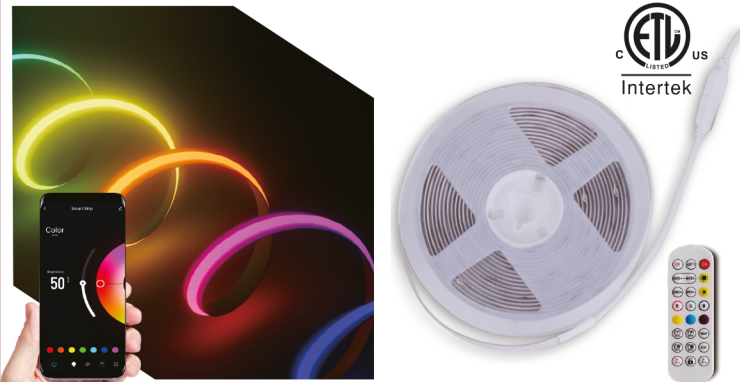

## Smart Flood Light

NXSFR-15W-K  
NXSFR-15W-Y  
NXSFR-50W-K  
NXSFR-50W-Y

3000K~5700K+RGB

50W

15W

## Smart Camera Square Security Light

NX-SLWSS-25W

3000K ~ 5700K

25W

Intertek  
5002143

## Smart LED RGBCW Strip Light

NX10RGBCW-3.6WM

**18W**

RGBCW+16 Million colors